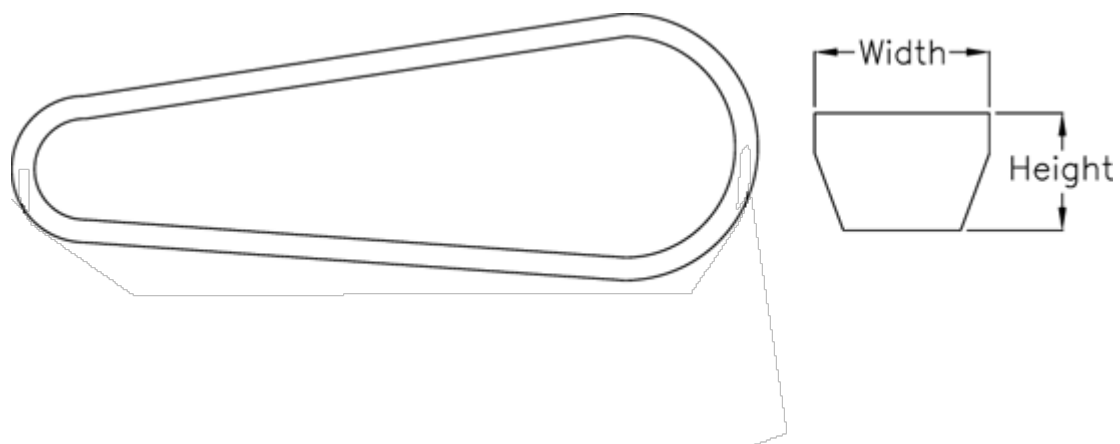

Data Sheet

Article number: 601962561250

Description: Gates V-belt SPA 1250 Ld 1250
DELTA NARROW

Measures

Datum length =	1250
Height =	10
Width =	13